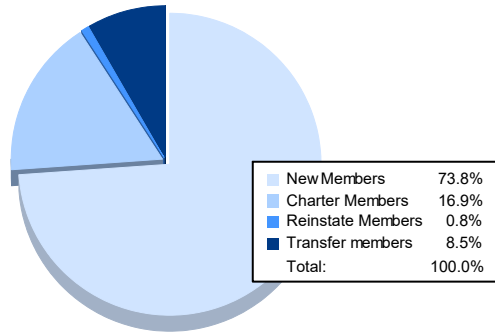

Year	New Clubs	Dropped Clubs	Gain/ Loss Clubs	New Members	Charter Members	Reinstate Members	Transfer Members	Total Member Added	Total Members Dropped	Gain/ Loss Members
2016-2017	0	3	-3	65	8	2	7	82	159	-77
2017-2018	0	1	-1	68	1	1	5	75	134	-59
2018-2019	0	2	-2	72	0	1	1	74	120	-46
2019-2020	1	4	-3	71	20	4	2	97	118	-21
2020-2021	1	3	-2	96	22	1	11	130	105	25
<b>Average</b>	<b>0</b>	<b>3</b>	<b>-2</b>	<b>74</b>	<b>10</b>	<b>2</b>	<b>5</b>	<b>92</b>	<b>127</b>	<b>-36</b>

### Membership Composition June 2021 Cumulative