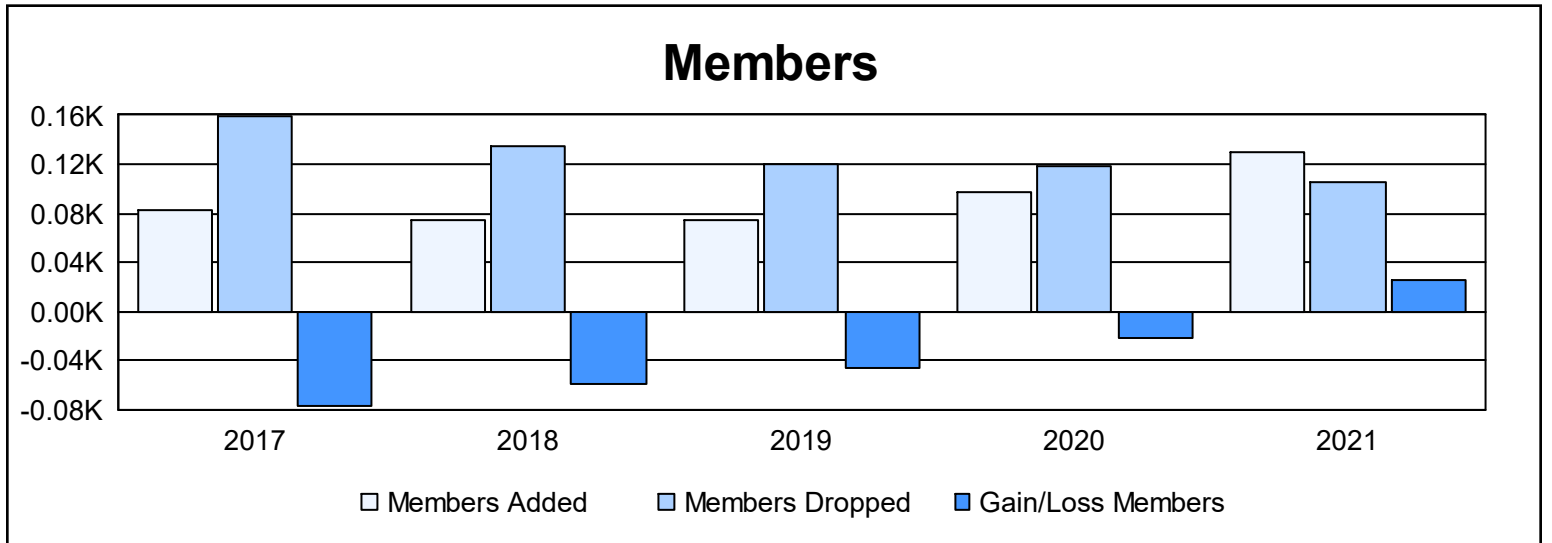

Year	New Clubs	Dropped Clubs	Gain/ Loss Clubs	New Members	Charter Members	Reinstate Members	Transfer Members	Total Member Added	Total Members Dropped	Gain/ Loss Members
2016-2017	0	3	-3	65	8	2	7	82	159	-77
2017-2018	0	1	-1	68	1	1	5	75	134	-59
2018-2019	0	2	-2	72	0	1	1	74	120	-46
2019-2020	1	4	-3	71	20	4	2	97	118	-21
2020-2021	1	3	-2	96	22	1	11	130	105	25
<b>Average</b>	<b>0</b>	<b>3</b>	<b>-2</b>	<b>74</b>	<b>10</b>	<b>2</b>	<b>5</b>	<b>92</b>	<b>127</b>	<b>-36</b>

### Membership Composition June 2021 Cumulative