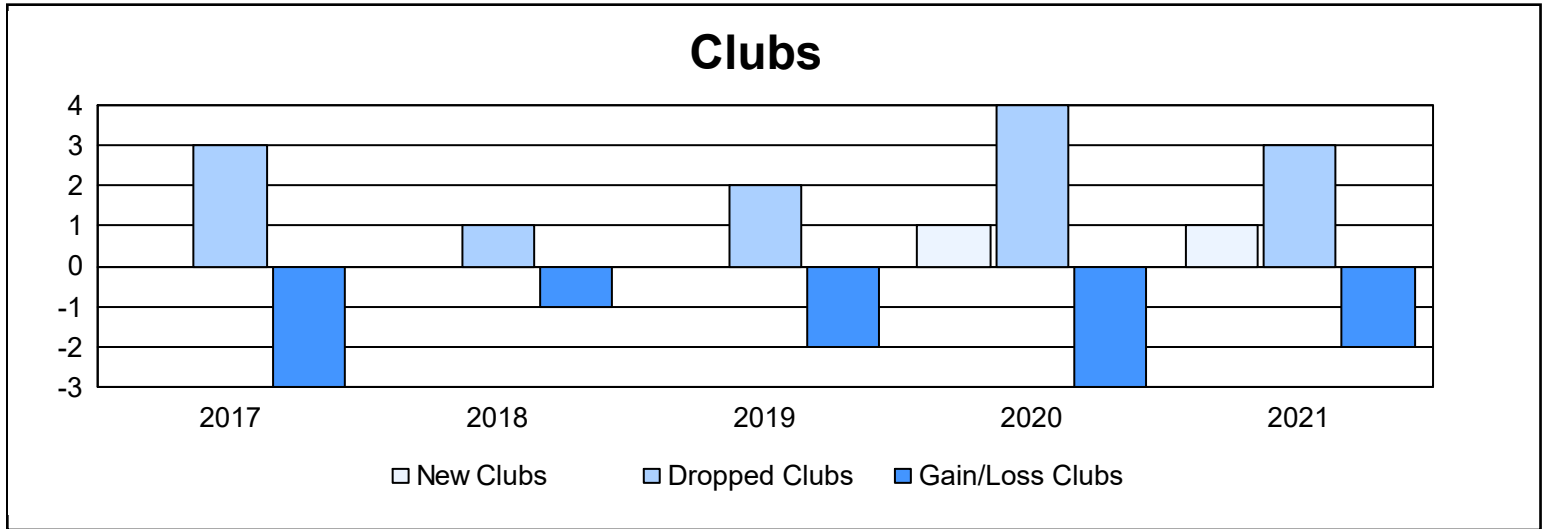

Year	New Clubs	Dropped Clubs	Gain/ Loss Clubs	New Members	Charter Members	Reinstate Members	Transfer Members	Total Member Added	Total Members Dropped	Gain/ Loss Members
2016-2017	0	3	-3	65	8	2	7	82	159	-77
2017-2018	0	1	-1	68	1	1	5	75	134	-59
2018-2019	0	2	-2	72	0	1	1	74	120	-46
2019-2020	1	4	-3	71	20	4	2	97	118	-21
2020-2021	1	3	-2	96	22	1	11	130	105	25
<b>Average</b>	<b>0</b>	<b>3</b>	<b>-2</b>	<b>74</b>	<b>10</b>	<b>2</b>	<b>5</b>	<b>92</b>	<b>127</b>	<b>-36</b>

### Membership Composition June 2021 Cumulative